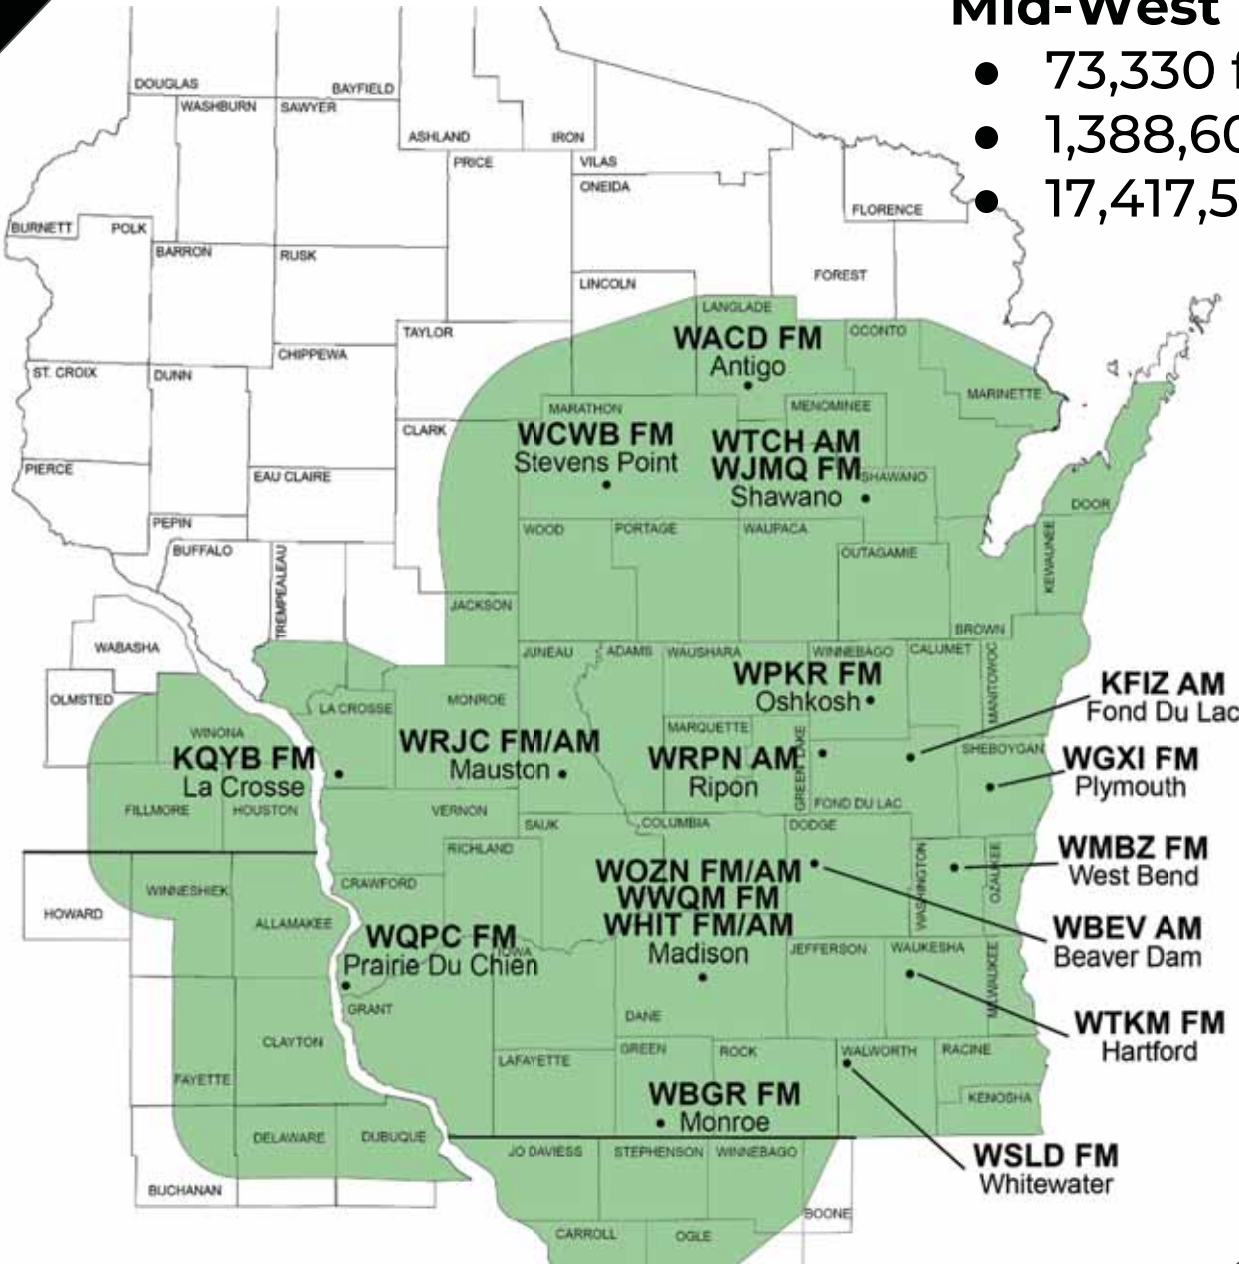

Serving the Farmers and Rural Lifestyle of Wisconsin

Mid-West Farm Report

- 73,330 farms
- 1,388,600 dairy cows
- 17,417,532 acres

WHY FARM BROADCASTING?

FABULOUS FARM BABE & TEAM

- Existing client, wanted to showcase their products
 - Has a large catalog for rural living
- Influencer Marketing
- Test Plots
 - Small samples of product and how it performs
 - Did a five video series

GEMPLERS TEST PLOT Christmas Tree

GEMPLERS
Farm & Home Supply Co

Test Plot

The Mid-West
FARM REPORT
LIVE 5-6am Weekdays

The graphic features a wood-grain background for the top section with the Gemplers logo and company name. Below this is a dark red oval containing the text 'Test Plot'. To the right of the oval is a red box with white text and a barn icon, indicating a live broadcast for 'The Mid-West FARM REPORT' on weekdays from 5-6am.

GEMPLERS TEST PLOT

Promotion of Videos

Posted on our website,
MidwestFarmReport.com

Gemplers Test Plot Ep. 4 - Christmas Tree Harvest

2021 is the year to start new traditions for Mid-West Farm Report's Stephanie Hoff. She and her partner Conway are cutting down their own Christmas tree (for the first time) to celebrate in their new home. And Gemplers is here to help. In the latest Gemplers Test Plot, Gemplers is outfitting the couple with the right tools and Carhartt gear to successfully start this new family tradition! See the video for how to use the proper tools to safely cut down a Christmas tree. The links to the products in the video are below.

2021 is the year to start new traditions for Mid-West Farm Reports, Stephanie Hoff! She and her partner are cutting down their own Christmas tree (for the first time) to celebrate in their new home. And **GEMPLER'S** is here to help! Check out all the right tools and Carhartt gear to successfully start this new family tradition here --> <https://www.midwestfarmreport.com/gemplers-test-plot/> all thanks to Gemplers!